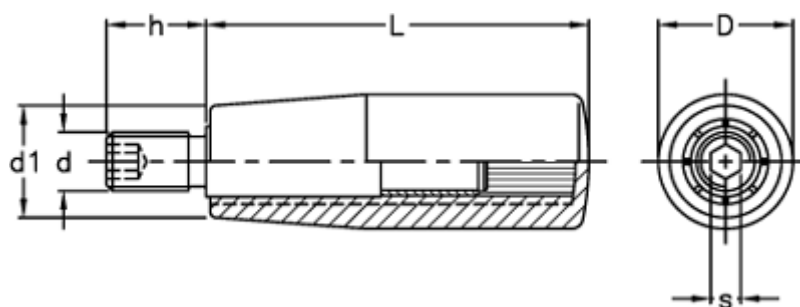

Data Sheet

Article number: 2304024941

Description: E+G Revolving handle
I.601/56+x-M6

Measures

D	= 22
d1	= 18
d 6g	= M6
h	= 13
L	= 56
s	= 3